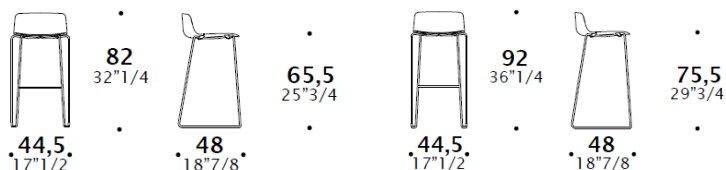

Article: STOOL

Esprit is a stool stackable and adaptable for both interior spaces and for external spaces.

The concept is to offer a collection of products deliberately oriented to the contract sector, but not only, thanks to the versatility offered by the simple lines of its design and its range of colour combinations.

TECHNICAL CHARACTERISTICS

Esprit is a family of stools with bodies in fiberglass reinforced with polypropylene and fitted with a metal rod frame. They can also be ordered in an upholstered version. They are stackable and adaptable for both interior spaces, in the version with the chromed base, and for external spaces in the version with the painted base.

The steel base is available in 65 and 75 cm heights.

DIMENSIONS

H82 Stool

H92 Stool

FINISHES

Body: Polypropylene and Office Collection - Fabrics Cat.A, B, C

Structure: Chromed, white or black varnished